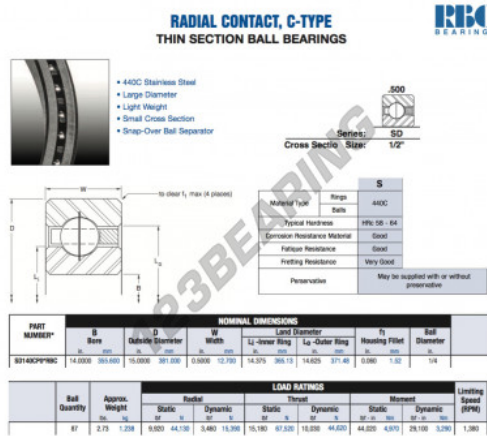

Deep groove ball bearing single row SD140-CP0-RBC - SD140-CP0-RBC

<https://www.123bearing.com/bearing-housing/deep-groove-bearing/single-row/sd140-cp0-rbc>

PRODUCT FEATURES

Brand	RBC
N° Ean13	3663952547886
Inside diameter	355.6 mm
Outside diameter	381 mm
Thickness	12.7 mm
Weight	1238 g
Packaging	1