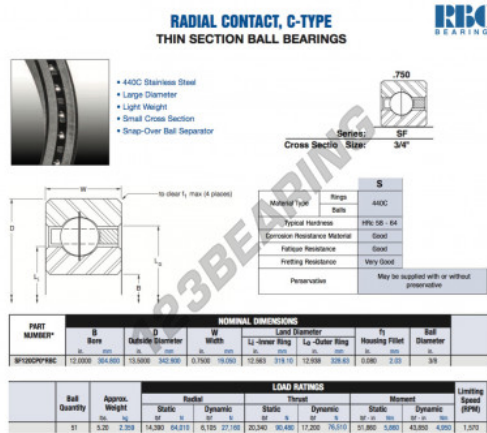

## Deep groove ball bearing single row SF120-CP0-RBC - SF120-CP0-RBC

<https://www.123bearing.com/bearing-housing/deep-groove-bearing/single-row/sf120-cp0-rbc>

### PRODUCT FEATURES

Brand	RBC
N° Ean13	3663952547848
Inside diameter	304.8 mm
Outside diameter	342.9 mm
Thickness	19.05 mm
Weight	2359 g
Packaging	1

[contact@123bearing.com](mailto:contact@123bearing.com)