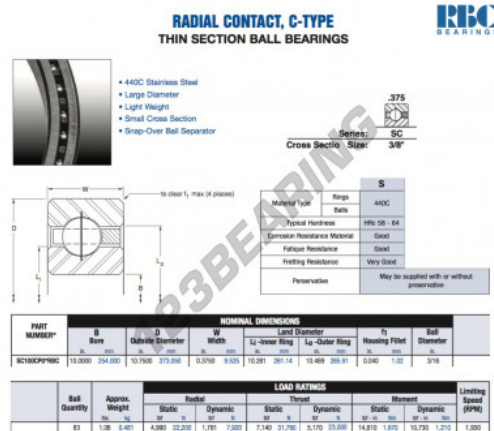

Deep groove ball bearing single row SC100-CP0-RBC - SC100-CP0-RBC

<https://www.123bearing.com/bearing-housing/deep-groove-bearing/single-row/sc100-cp0-rbc>

PRODUCT FEATURES

Brand	RBC
N° Ean13	3663952547695
Inside diameter	254 mm
Outside diameter	273.05 mm
Thickness	9.525 mm
Weight	481 g
Packaging	1