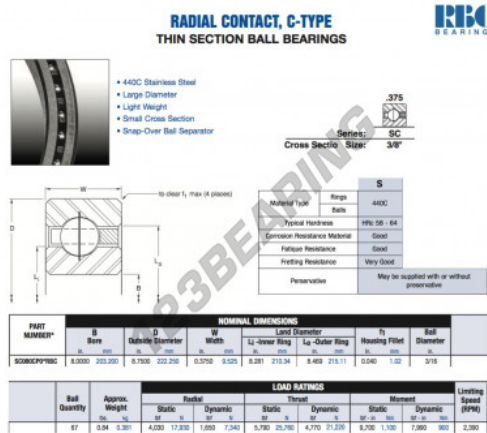

Deep groove ball bearing single row SC080-CP0-RBC - SC080-CP0-RBC

<https://www.123bearing.com/bearing-housing/deep-groove-bearing/single-row/sc080-cp0-rbc>

PRODUCT FEATURES

Brand	RBC
N° Ean13	3663952547572
Inside diameter	203.2 mm
Outside diameter	222.25 mm
Thickness	9.525 mm
Weight	381 g
Packaging	1