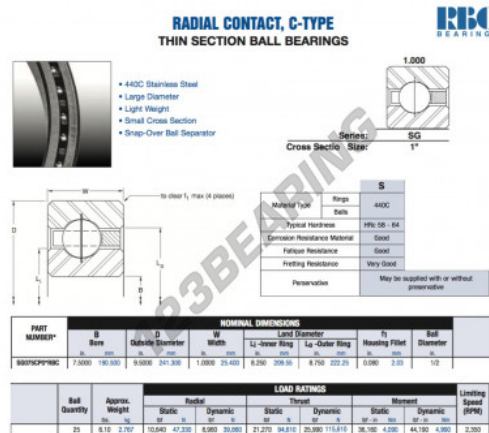

## Deep groove ball bearing single row SG075-CP0-RBC - SG075-CP0-RBC

<https://www.123bearing.com/bearing-housing/deep-groove-bearing/single-row/sg075-cp0-rbc>

## PRODUCT FEATURES

Brand	RBC
N° Ean13	3663952547541
Inside diameter	190.5 mm
Outside diameter	241.3 mm
Thickness	25.4 mm
Weight	2767 g
Packaging	1

[contact@123bearing.com](mailto:contact@123bearing.com)