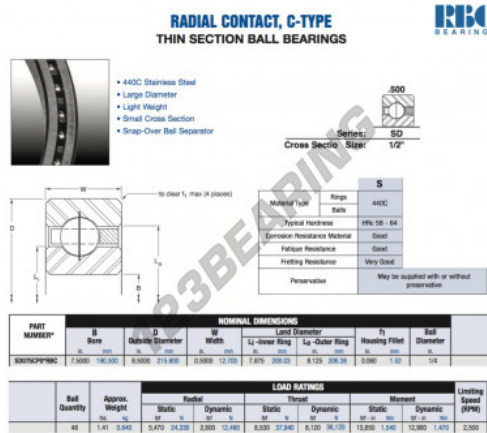

## Deep groove ball bearing single row SD075-CP0-RBC - SD075-CP0-RBC

<https://www.123bearing.com/bearing-housing/deep-groove-bearing/single-row/sd075-cp0-rbc>

### PRODUCT FEATURES

Brand	RBC
N° Ean13	3663952547527
Inside diameter	190.5 mm
Inside diameter	7 1/2" inch
Outside diameter	215.9 mm
Outside diameter	8 1/2" inch
Thickness	12.7 mm
Thickness	1/2" inch
Weight	640 g
Packaging	1