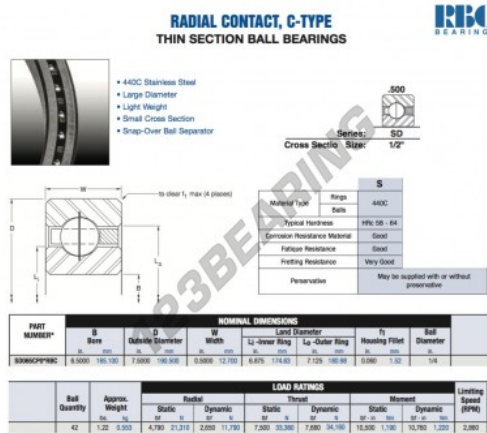

## Deep groove ball bearing single row SD065-CP0-RBC - SD065-CP0-RBC

<https://www.123bearing.com/bearing-housing/deep-groove-bearing/single-row/sd065-cp0-rbc>

### PRODUCT FEATURES

Brand	RBC
N° Ean13	3663952547404
Inside diameter	165.1 mm
Inside diameter	6 1/2" inch
Outside diameter	190.5 mm
Outside diameter	7 1/2" inch
Thickness	12.7 mm
Thickness	1/2" inch
Weight	553 g
Packaging	1