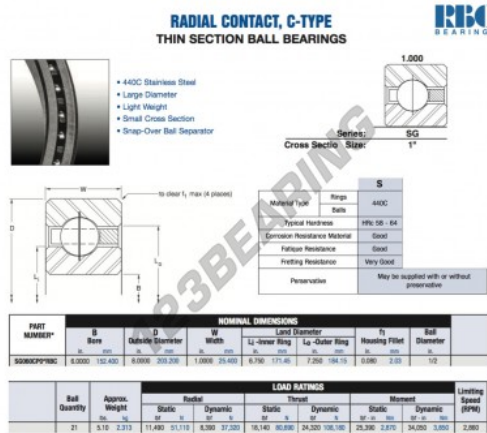

## Deep groove ball bearing single row SG060-CP0-RBC - SG060-CP0-RBC

<https://www.123bearing.com/bearing-housing/deep-groove-bearing/single-row/sg060-cp0-rbc>

### PRODUCT FEATURES

Brand	RBC
N° Ean13	3663952547367
Inside diameter	152.4 mm
Outside diameter	203.2 mm
Thickness	25.4 mm
Weight	2313 g
Packaging	1

[contact@123bearing.com](mailto:contact@123bearing.com)