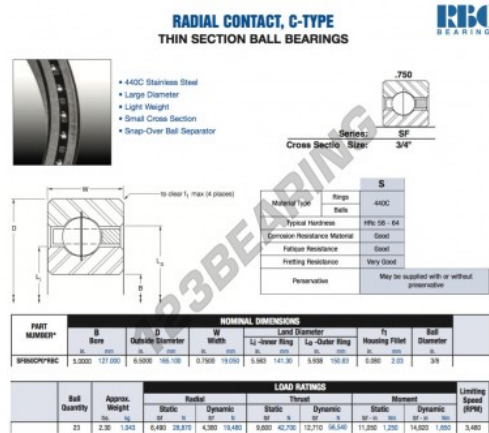

## Deep groove ball bearing single row SF050-CP0-RBC - SF050-CP0-RBC

<https://www.123bearing.com/bearing-housing/deep-groove-bearing/single-row/sf050-cp0-rbc>

## PRODUCT FEATURES

Brand	RBC
N° Ean13	3663952547237
Inside diameter	127 mm
Outside diameter	165.1 mm
Thickness	19.05 mm
Weight	1043 g
Packaging	1

[contact@123bearing.com](mailto:contact@123bearing.com)