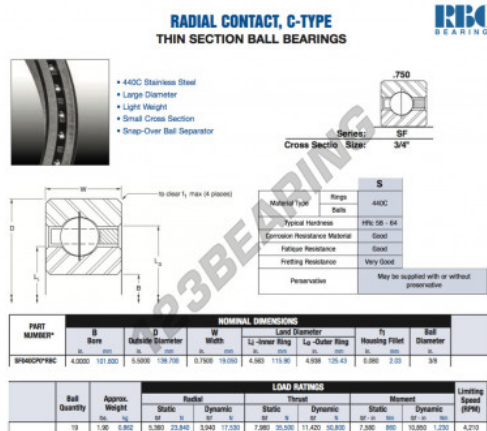

Deep groove ball bearing single row SF040-CP0-RBC - SF040-CP0-RBC

<https://www.123bearing.com/bearing-housing/deep-groove-bearing/single-row/sf040-cp0-rbc>

PRODUCT FEATURES

Brand	RBC
N° Ean13	3663952546995
Inside diameter	101.6 mm
Outside diameter	139.7 mm
Thickness	19.05 mm
Weight	862 g
Packaging	1