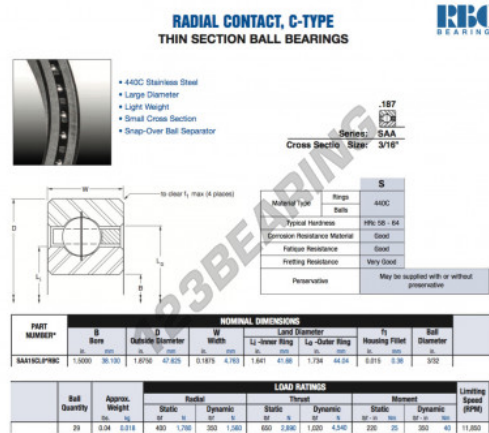

## Deep groove ball bearing single row SAA15-CLO-RBC - SAA15-CLO-RBC

<https://www.123bearing.com/bearing-housing/deep-groove-bearing/single-row/saa15-cl0-rbc>

### PRODUCT FEATURES

Brand	RBC
N° Ean13	3663952546858
Inside diameter	38.1 mm
Outside diameter	47.625 mm
Thickness	4.763 mm
Weight	18 g
Packaging	1

[contact@123bearing.com](mailto:contact@123bearing.com)