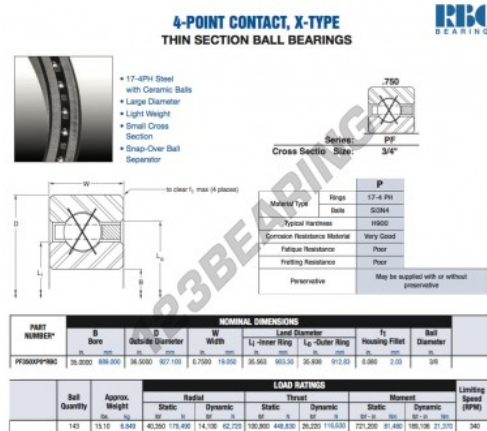

Deep groove ball bearing single row PF350-XP0-RBC - PF350-XP0-RBC

<https://www.123bearing.com/bearing-housing/deep-groove-bearing/single-row/pf350-xp0-rbc>

PRODUCT FEATURES

Brand	RBC
N° Ean13	3663952546803
Inside diameter	889 mm
Outside diameter	927.1 mm
Thickness	19.05 mm
Weight	6849 g
Packaging	1