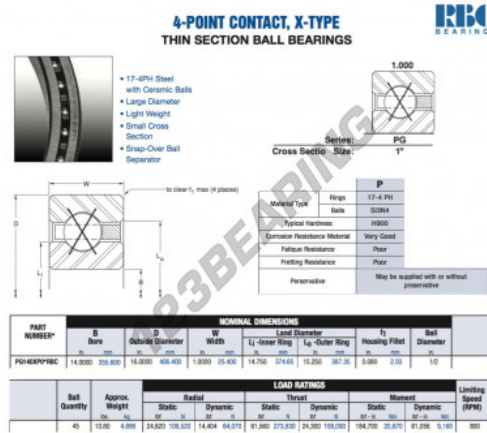

## Deep groove ball bearing single row PG140-XP0-RBC - PG140-XP0-RBC

<https://www.123bearing.com/bearing-housing/deep-groove-bearing/single-row/pg140-xp0-rbc>

### PRODUCT FEATURES

|                  |               |
|------------------|---------------|
| Brand            | RBC           |
| N° Ean13         | 3663952546551 |
| Inside diameter  | 355.6 mm      |
| Outside diameter | 406.4 mm      |
| Thickness        | 25.4 mm       |
| Weight           | 4899 g        |
| Packaging        | 1             |