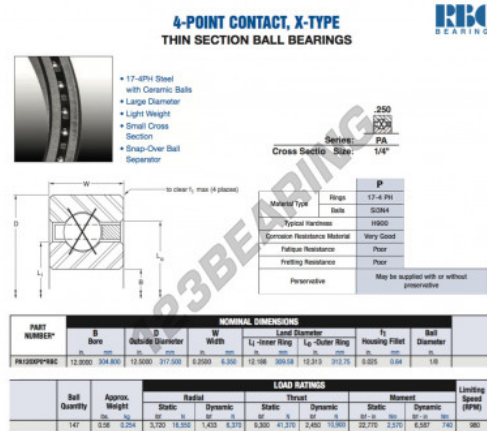

Deep groove ball bearing single row PA120-XP0-RBC - PA120-XP0-RBC

<https://www.123bearing.com/bearing-housing/deep-groove-bearing/single-row/pa120-xp0-rbc>

PRODUCT FEATURES

Brand	RBC
N° Ean13	3663952546452
Inside diameter	304.8 mm
Inside diameter	12" inch
Outside diameter	317.5 mm
Outside diameter	12 1/2" inch
Thickness	6.35 mm
Thickness	1/4" inch
Weight	254 g
Packaging	1