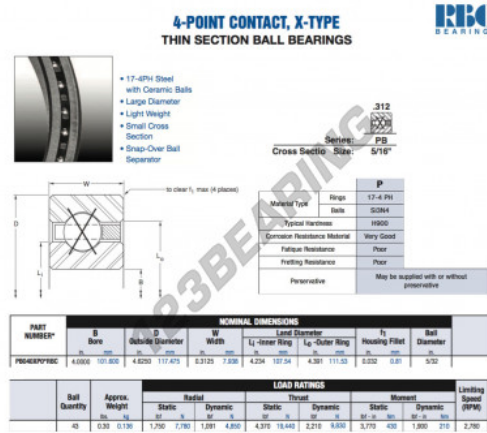

Deep groove ball bearing single row PB040-XP0-RBC - PB040-XP0-RBC

<https://www.123bearing.com/bearing-housing/deep-groove-bearing/single-row/pb040-xp0-rbc>

PRODUCT FEATURES

| | |
|------------------|---------------|
| Brand | RBC |
| N° Ean13 | 3663952545615 |
| Inside diameter | 101.6 mm |
| Outside diameter | 117.475 mm |
| Thickness | 7.938 mm |
| Weight | 136 g |
| Packaging | 1 |