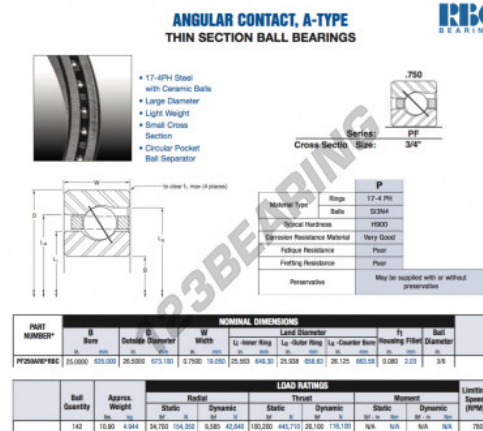

## Deep groove ball bearing single row PF250-AR0-RBC - PF250-AR0-RBC

<https://www.123bearing.com/bearing-housing/deep-groove-bearing/single-row/pf250-ar0-rbc>

### PRODUCT FEATURES

Brand	RBC
N° Ean13	3663952545394
Inside diameter	635 mm
Outside diameter	673.1 mm
Thickness	19.05 mm
Weight	4944 g
Packaging	1

[contact@123bearing.com](mailto:contact@123bearing.com)