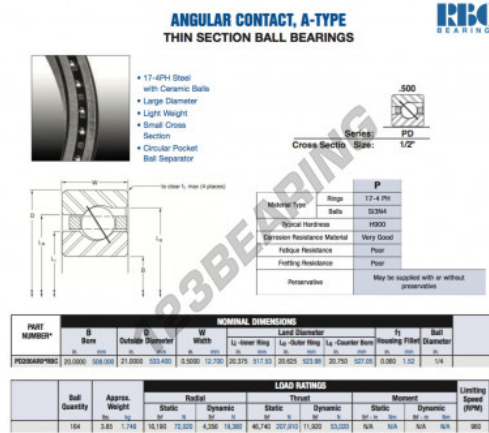

## Deep groove ball bearing single row PD200-AR0-RBC - PD200-AR0-RBC

<https://www.123bearing.com/bearing-housing/deep-groove-bearing/single-row/pd200-ar0-rbc>

### PRODUCT FEATURES

Brand	RBC
N° Ean13	3663952545332
Inside diameter	508 mm
Inside diameter	20" inch
Outside diameter	533.4 mm
Outside diameter	21" inch
Thickness	12.7 mm
Thickness	1/2" inch
Weight	1746 g
Packaging	1