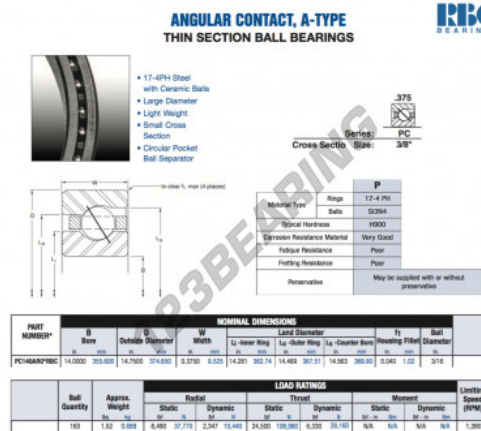

Deep groove ball bearing single row PC140-AR0-RBC - PC140-AR0-RBC

<https://www.123bearing.com/bearing-housing/deep-groove-bearing/single-row/pc140-ar0-rbc>

PRODUCT FEATURES

Brand	RBC
N° Ean13	3663952545172
Inside diameter	355.6 mm
Inside diameter	14" inch
Outside diameter	374.65 mm
Outside diameter	14 3/4" inch
Thickness	9.525 mm
Thickness	3/8" inch
Weight	689 g
Packaging	1