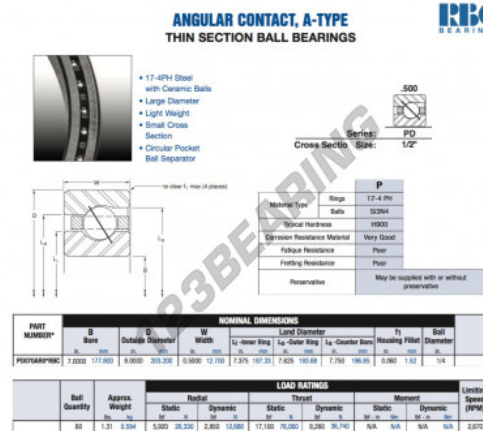

## Deep groove ball bearing single row PD070-AR0-RBC - PD070-AR0-RBC

<https://www.123bearing.com/bearing-housing/deep-groove-bearing/single-row/pd070-ar0-rbc>

### PRODUCT FEATURES

Brand	RBC
N° Ean13	3663952544779
Inside diameter	177.8 mm
Outside diameter	203.2 mm
Thickness	12.7 mm
Weight	594 g
Packaging	1

[contact@123bearing.com](mailto:contact@123bearing.com)