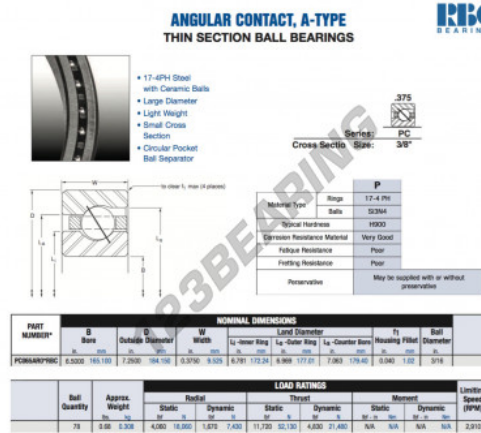

Deep groove ball bearing single row PC065-AR0-RBC - PC065-AR0-RBC

<https://www.123bearing.com/bearing-housing/deep-groove-bearing/single-row/pc065-ar0-rbc>

PRODUCT FEATURES

Brand	RBC
N° Ean13	3663952544700
Inside diameter	165.1 mm
Inside diameter	6 1/2" inch
Outside diameter	184.15 mm
Outside diameter	7 1/4" inch
Thickness	9.525 mm
Thickness	3/8" inch
Weight	308 g
Packaging	1