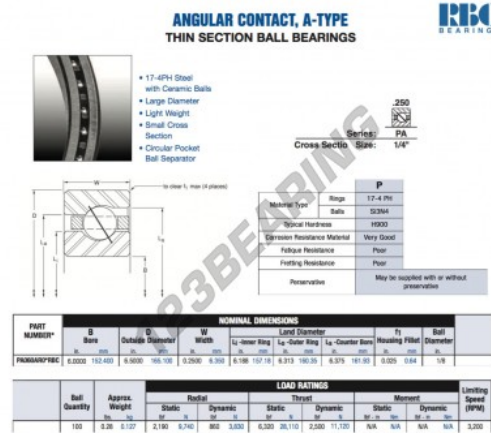

Deep groove ball bearing single row PA060-AR0-RBC - PA060-AR0-RBC

<https://www.123bearing.com/bearing-housing/deep-groove-bearing/single-row/pa060-ar0-rbc>

PRODUCT FEATURES

Brand	RBC
N° Ean13	3663952544625
Inside diameter	152.4 mm
Outside diameter	165.1 mm
Thickness	6.35 mm
Weight	127 g
Packaging	1