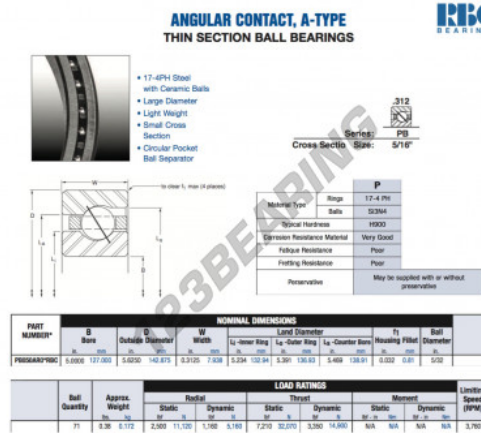

## Deep groove ball bearing single row PB050-AR0-RBC - PB050-AR0-RBC

<https://www.123bearing.com/bearing-housing/deep-groove-bearing/single-row/pb050-ar0-rbc>

### PRODUCT FEATURES

Brand	RBC
N° Ean13	3663952544519
Inside diameter	127 mm
Outside diameter	142.875 mm
Thickness	7.938 mm
Weight	172 g
Packaging	1

[contact@123bearing.com](mailto:contact@123bearing.com)