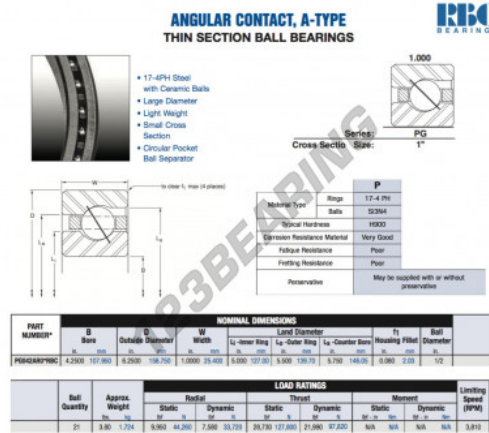

Deep groove ball bearing single row PG042-AR0-RBC - PG042-AR0-RBC

<https://www.123bearing.com/bearing-housing/deep-groove-bearing/single-row/pg042-ar0-rbc>

PRODUCT FEATURES

Brand	RBC
N° Ean13	3663952544373
Inside diameter	107.95 mm
Outside diameter	158.75 mm
Thickness	25.4 mm
Weight	1724 g
Packaging	1