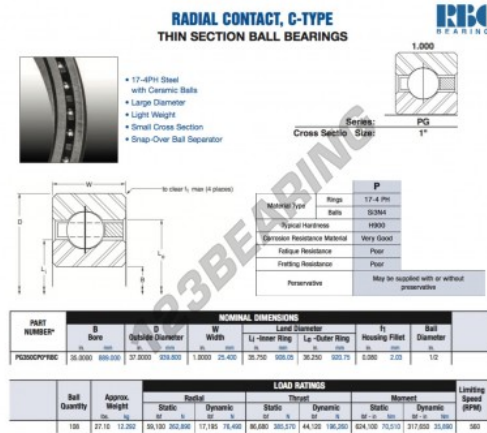

Deep groove ball bearing single row PG350-CP0-RBC - PG350-CP0-RBC

<https://www.123bearing.com/bearing-housing/deep-groove-bearing/single-row/pg350-cp0-rbc>

PRODUCT FEATURES

Brand	RBC
N° Ean13	3663952544120
Inside diameter	889 mm
Outside diameter	939.8 mm
Thickness	25.4 mm
Weight	12292 g
Packaging	1