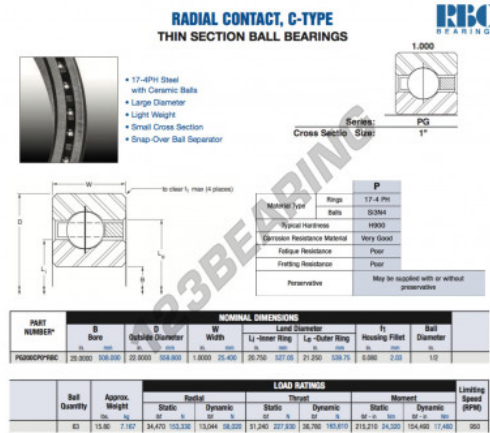

## Deep groove ball bearing single row PG200-CP0-RBC - PG200-CP0-RBC

<https://www.123bearing.com/bearing-housing/deep-groove-bearing/single-row/pg200-cp0-rbc>

## PRODUCT FEATURES

Brand	RBC
N° Ean13	3663952544021
Inside diameter	508 mm
Outside diameter	558.8 mm
Thickness	25.4 mm
Weight	7167 g
Packaging	1

[contact@123bearing.com](mailto:contact@123bearing.com)

(646) 712 9672