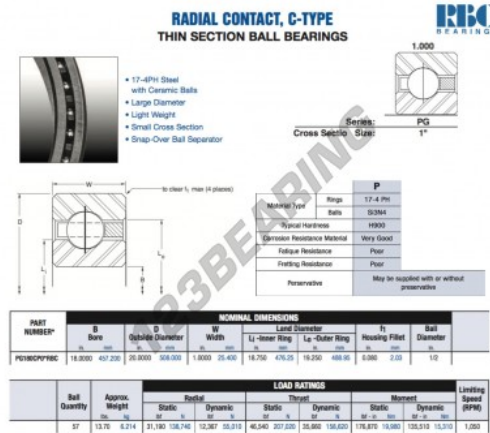

## Deep groove ball bearing single row PG180-CP0-RBC - PG180-CP0-RBC

<https://www.123bearing.com/bearing-housing/deep-groove-bearing/single-row/pg180-cp0-rbc>

## PRODUCT FEATURES

Brand	RBC
N° Ean13	3663952543970
Inside diameter	457.2 mm
Outside diameter	508 mm
Thickness	25.4 mm
Weight	6214 g
Packaging	1

[contact@123bearing.com](mailto:contact@123bearing.com)

(646) 712 9672