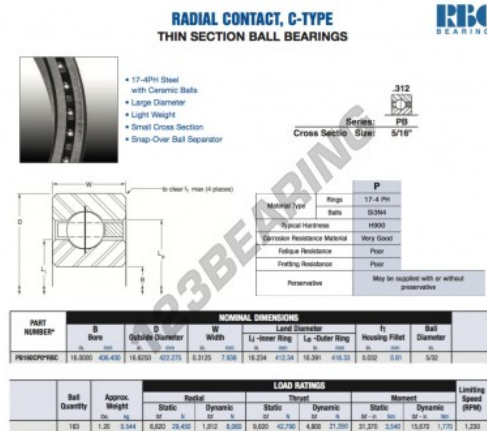

Deep groove ball bearing single row PB160-CP0-RBC - PB160-CP0-RBC

<https://www.123bearing.com/bearing-housing/deep-groove-bearing/single-row/pb160-cp0-rbc>

PRODUCT FEATURES

Brand	RBC
N° Ean13	3663952543888
Inside diameter	406.4 mm
Inside diameter	16" inch
Outside diameter	422.275 mm
Outside diameter	16 5/8" inch
Thickness	7.938 mm
Thickness	5/16" inch
Weight	544 g
Packaging	1