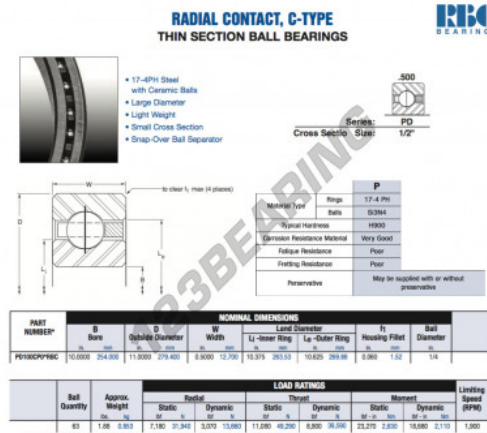

Deep groove ball bearing single row PD100-CP0-RBC - PD100-CP0-RBC

<https://www.123bearing.com/bearing-housing/deep-groove-bearing/single-row/pd100-cp0-rbc>

PRODUCT FEATURES

Brand	RBC
N° Ean13	3663952543680
Inside diameter	254 mm
Outside diameter	279.4 mm
Thickness	12.7 mm
Weight	853 g
Packaging	1