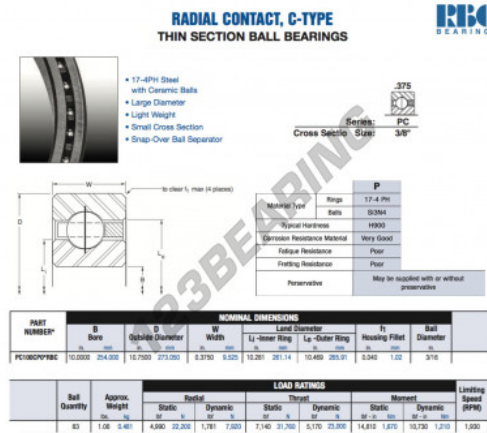

Deep groove ball bearing single row PC100-CP0-RBC - PC100-CP0-RBC

<https://www.123bearing.com/bearing-housing/deep-groove-bearing/single-row/pc100-cp0-rbc>

PRODUCT FEATURES

Brand	RBC
N° Ean13	3663952543673
Inside diameter	254 mm
Outside diameter	273.05 mm
Thickness	9.525 mm
Weight	481 g
Packaging	1