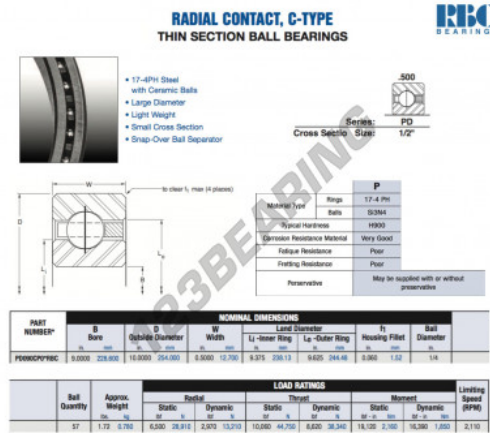

## Deep groove ball bearing single row PD090-CP0-RBC - PD090-CP0-RBC

<https://www.123bearing.com/bearing-housing/deep-groove-bearing/single-row/pd090-cp0-rbc>

### PRODUCT FEATURES

Brand	RBC
N° Ean13	3663952543628
Inside diameter	228.6 mm
Outside diameter	254 mm
Thickness	12.7 mm
Weight	780 g
Packaging	1

[contact@123bearing.com](mailto:contact@123bearing.com)

(646) 712 9672