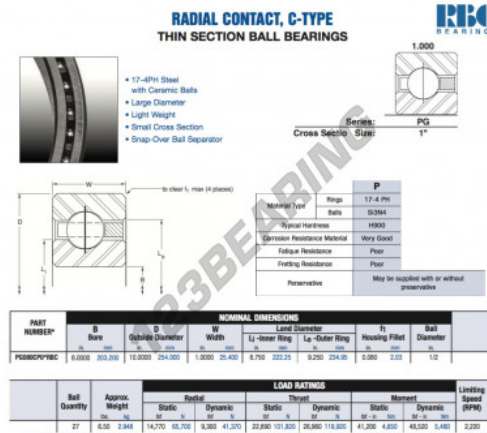

Deep groove ball bearing single row PG080-CP0-RBC - PG080-CP0-RBC

<https://www.123bearing.com/bearing-housing/deep-groove-bearing/single-row/pg080-cp0-rbc>

PRODUCT FEATURES

Brand	RBC
N° Ean13	3663952543581
Inside diameter	203.2 mm
Outside diameter	254 mm
Thickness	25.4 mm
Weight	2948 g
Packaging	1