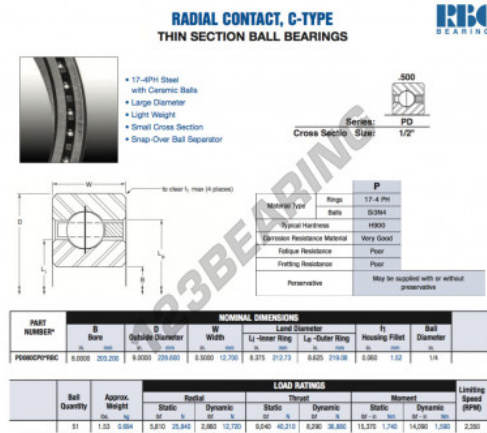

Deep groove ball bearing single row PD080-CP0-RBC - PD080-CP0-RBC

<https://www.123bearing.com/bearing-housing/deep-groove-bearing/single-row/pd080-cp0-rbc>

PRODUCT FEATURES

Brand	RBC
N° Ean13	3663952543567
Inside diameter	203.2 mm
Outside diameter	228.6 mm
Thickness	12.7 mm
Weight	694 g
Packaging	1