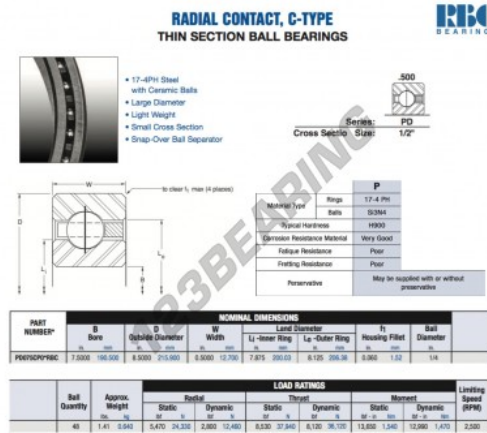

## Deep groove ball bearing single row PD075-CP0-RBC - PD075-CP0-RBC

<https://www.123bearing.com/bearing-housing/deep-groove-bearing/single-row/pd075-cp0-rbc>

### PRODUCT FEATURES

Brand	RBC
N° Ean13	3663952543505
Inside diameter	190.5 mm
Outside diameter	215.9 mm
Thickness	12.7 mm
Weight	640 g
Packaging	1

[contact@123bearing.com](mailto:contact@123bearing.com)