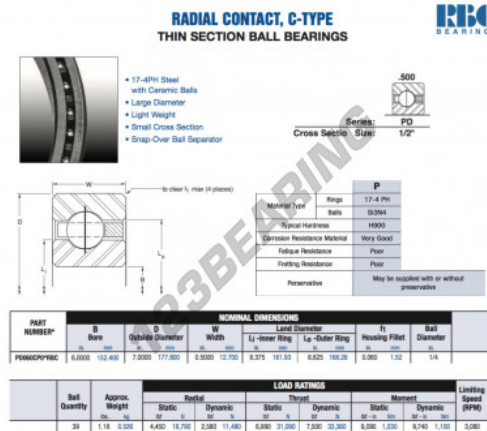

Deep groove ball bearing single row PD060-CP0-RBC - PD060-CP0-RBC

<https://www.123bearing.com/bearing-housing/deep-groove-bearing/single-row/pd060-cp0-rbc>

PRODUCT FEATURES

Brand	RBC
N° Ean13	3663952543314
Inside diameter	152.4 mm
Outside diameter	177.8 mm
Thickness	12.7 mm
Weight	526 g
Packaging	1