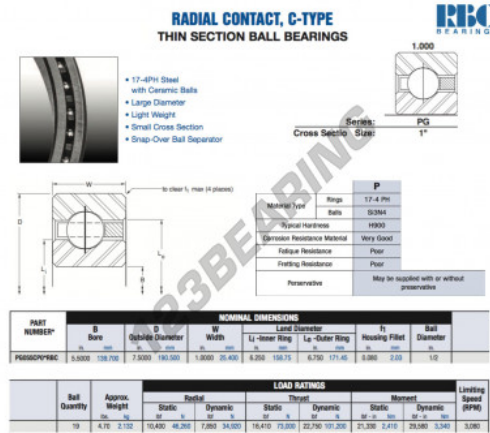

Deep groove ball bearing single row PG055-CP0-RBC - PG055-CP0-RBC

<https://www.123bearing.com/bearing-housing/deep-groove-bearing/single-row/pg055-cp0-rbc>

PRODUCT FEATURES

Brand	RBC
N° Ean13	3663952543277
Inside diameter	139.7 mm
Outside diameter	190.5 mm
Thickness	25.4 mm
Weight	2132 g
Packaging	1