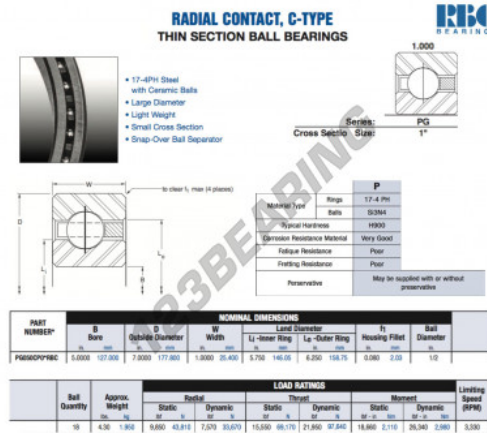

## Deep groove ball bearing single row PG050-CP0-RBC - PG050-CP0-RBC

<https://www.123bearing.com/bearing-housing/deep-groove-bearing/single-row/pg050-cp0-rbc>

### PRODUCT FEATURES

Brand	RBC
N° Ean13	3663952543215
Inside diameter	127 mm
Outside diameter	177.8 mm
Thickness	25.4 mm
Weight	1950 g
Packaging	1

[contact@123bearing.com](mailto:contact@123bearing.com)