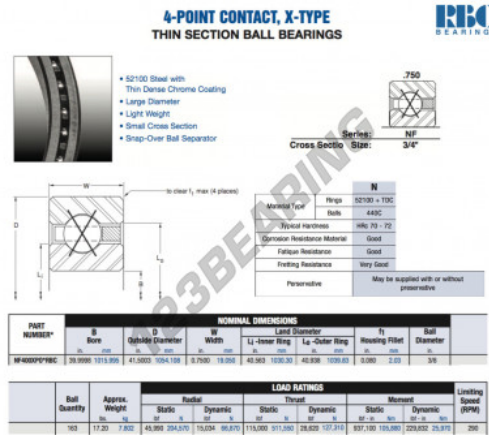

Deep groove ball bearing single row NF400-XP0-RBC - NF400-XP0-RBC

<https://www.123bearing.com/bearing-housing/deep-groove-bearing/single-row/nf400-xp0-rbc>

PRODUCT FEATURES

Brand	RBC
N° Ean13	3663952542782
Inside diameter	1015.995 mm
Outside diameter	1054.108 mm
Thickness	19.05 mm
Weight	7802 g
Packaging	1