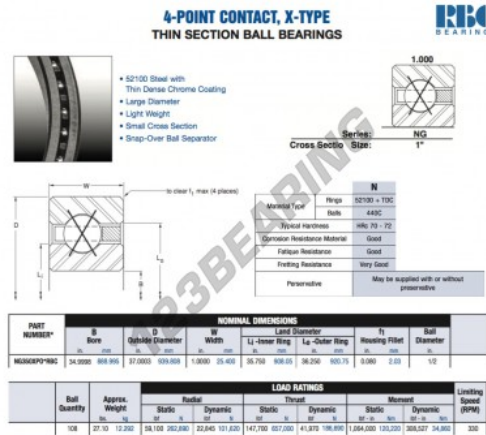

Deep groove ball bearing single row NG350-XP0-RBC - NG350-XP0-RBC

<https://www.123bearing.com/bearing-housing/deep-groove-bearing/single-row/ng350-xp0-rbc>

PRODUCT FEATURES

Brand	RBC
N° Ean13	3663952542775
Inside diameter	888.995 mm
Outside diameter	939.808 mm
Thickness	25.4 mm
Weight	12292 g
Packaging	1