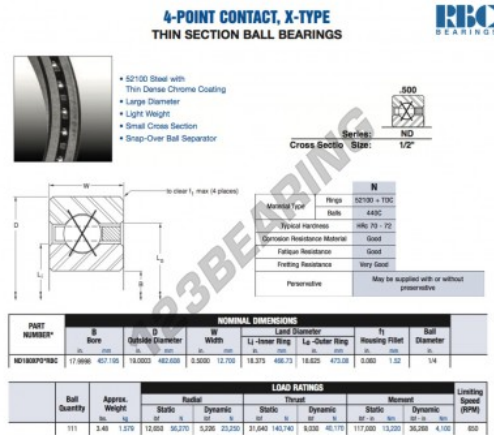

Deep groove ball bearing single row ND180-XP0-RBC - ND180-XP0-RBC

<https://www.123bearing.com/bearing-housing/deep-groove-bearing/single-row/nd180-xp0-rbc>

PRODUCT FEATURES

Brand	RBC
N° Ean13	3663952542607
Inside diameter	457.195 mm
Outside diameter	482.608 mm
Thickness	12.7 mm
Weight	1579 g
Packaging	1