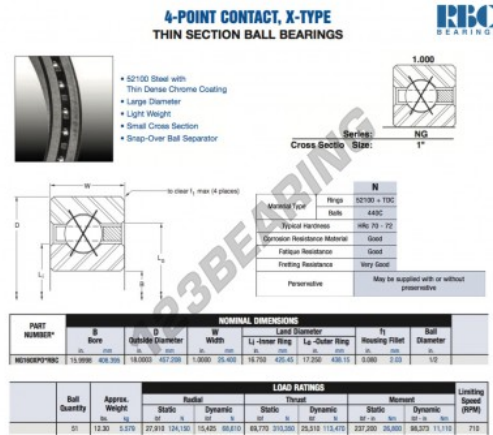

Deep groove ball bearing single row NG160-XP0-RBC - NG160-XP0-RBC

<https://www.123bearing.com/bearing-housing/deep-groove-bearing/single-row/ng160-xp0-rbc>

PRODUCT FEATURES

Brand	RBC
N° Ean13	3663952542577
Inside diameter	406.395 mm
Inside diameter	16" inch
Outside diameter	457.208 mm
Outside diameter	18" inch
Thickness	25.4 mm
Thickness	1" inch
Weight	5579 g
Packaging	1