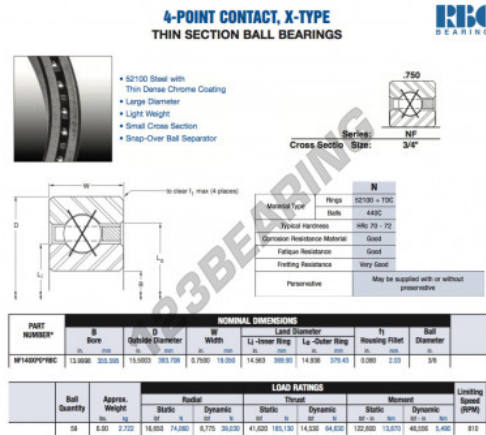

Deep groove ball bearing single row NF140-XP0-RBC - NF140-XP0-RBC

<https://www.123bearing.com/bearing-housing/deep-groove-bearing/single-row/nf140-xp0-rbc>

PRODUCT FEATURES

Brand	RBC
N° Ean13	3663952542515
Inside diameter	355.595 mm
Outside diameter	393.708 mm
Thickness	19.05 mm
Weight	2722 g
Packaging	1