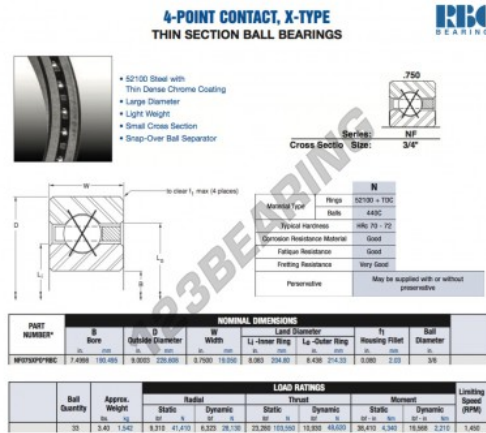

Deep groove ball bearing single row NF075-XP0-RBC - NF075-XP0-RBC

<https://www.123bearing.com/bearing-housing/deep-groove-bearing/single-row/nf075-xp0-rbc>

PRODUCT FEATURES

Brand	RBC
N° Ean13	3663952542164
Inside diameter	190.495 mm
Outside diameter	228.608 mm
Thickness	19.05 mm
Weight	1542 g
Packaging	1