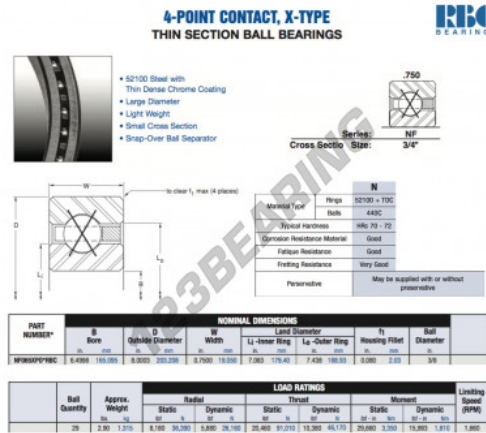

## Deep groove ball bearing single row NF065-XP0-RBC - NF065-XP0-RBC

<https://www.123bearing.com/bearing-housing/deep-groove-bearing/single-row/nf065-xp0-rbc>

### PRODUCT FEATURES

Brand	RBC
N° Ean13	3663952542041
Inside diameter	165.095 mm
Outside diameter	203.208 mm
Thickness	19.05 mm
Weight	1315 g
Packaging	1

[contact@123bearing.com](mailto:contact@123bearing.com)