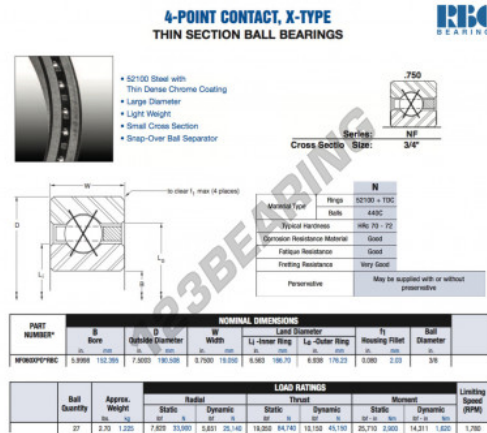

Deep groove ball bearing single row NF060-XP0-RBC - NF060-XP0-RBC

<https://www.123bearing.com/bearing-housing/deep-groove-bearing/single-row/nf060-xp0-rbc>

PRODUCT FEATURES

Brand	RBC
N° Ean13	3663952541983
Inside diameter	152.395 mm
Outside diameter	190.508 mm
Thickness	19.05 mm
Weight	1225 g
Packaging	1