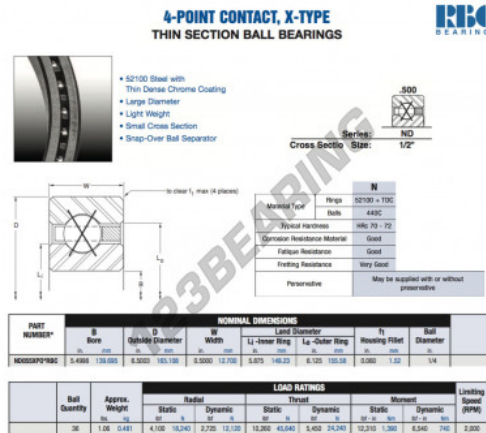

Deep groove ball bearing single row ND055-XP0-RBC - ND055-XP0-RBC

<https://www.123bearing.com/bearing-housing/deep-groove-bearing/single-row/nd055-xp0-rbc>

PRODUCT FEATURES

| | |
|------------------|---------------|
| Brand | RBC |
| N° Ean13 | 3663952541891 |
| Inside diameter | 139.695 mm |
| Outside diameter | 165.108 mm |
| Thickness | 12.7 mm |
| Weight | 481 g |
| Packaging | 1 |