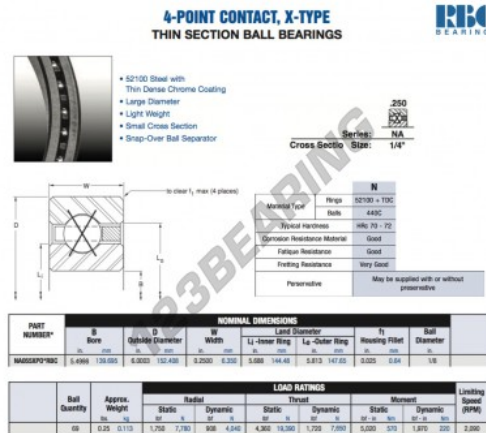

Deep groove ball bearing single row NA055-XP0-RBC - NA055-XP0-RBC

<https://www.123bearing.com/bearing-housing/deep-groove-bearing/single-row/na055-xp0-rbc>

PRODUCT FEATURES

Brand	RBC
N° Ean13	3663952541860
Inside diameter	139.695 mm
Outside diameter	152.408 mm
Thickness	6.35 mm
Weight	113 g
Packaging	1