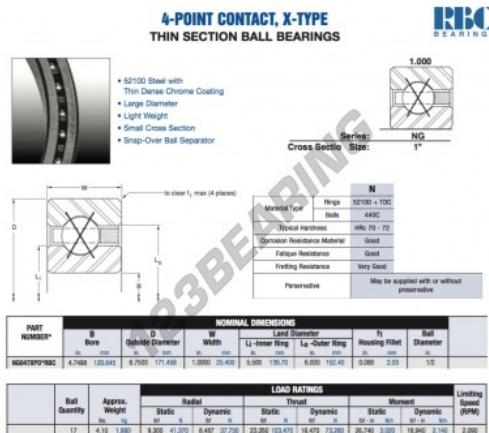

Deep groove ball bearing single row NG047-XP0-RBC - NG047-XP0-RBC

<https://www.123bearing.com/bearing-housing/deep-groove-bearing/single-row/ng047-xp0-rbc>

PRODUCT FEATURES

Brand	RBC
N° Ean13	3663952541792
Inside diameter	120.645 mm
Outside diameter	171.458 mm
Thickness	25.4 mm
Weight	1860 g
Packaging	1