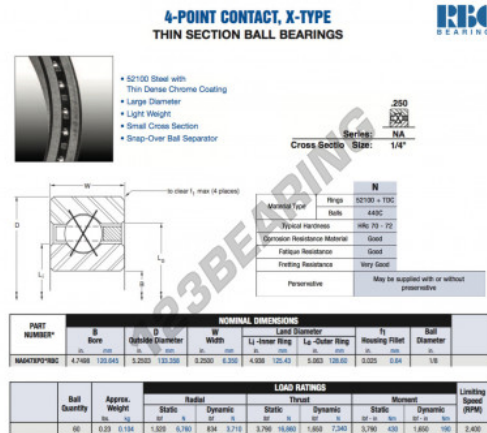

Deep groove ball bearing single row NA047-XP0-RBC - NA047-XP0-RBC

<https://www.123bearing.com/bearing-housing/deep-groove-bearing/single-row/na047-xp0-rbc>

PRODUCT FEATURES

Brand	RBC
N° Ean13	3663952541723
Inside diameter	120.645 mm
Inside diameter	4 3/4" inch
Outside diameter	133.358 mm
Outside diameter	5.25" inch
Thickness	6.35 mm
Thickness	1/4" inch
Weight	104 g
Packaging	1