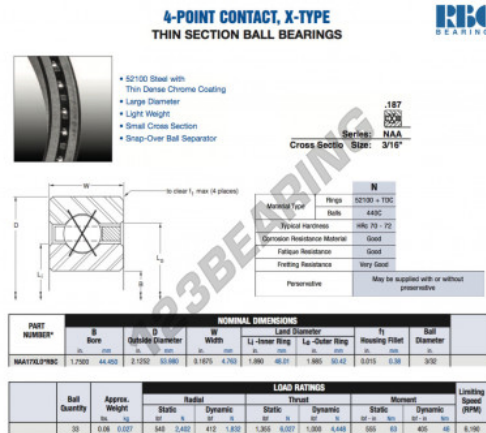

Deep groove ball bearing single row NAA17-XL0-RBC - NAA17-XL0-RBC

<https://www.123bearing.com/bearing-housing/deep-groove-bearing/single-row/naa17-xl0-rbc>

PRODUCT FEATURES

Brand	RBC
N° Ean13	3663952541440
Inside diameter	44.45 mm
Outside diameter	53.98 mm
Thickness	4.763 mm
Weight	27 g
Packaging	1