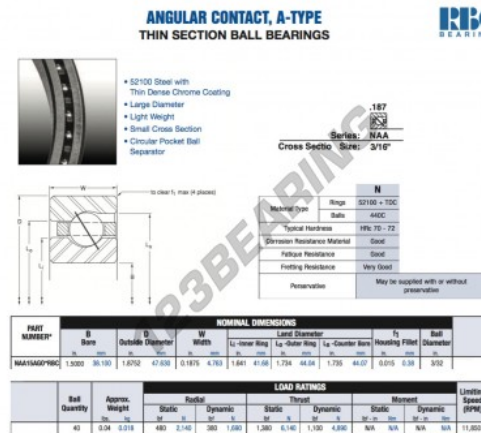

Deep groove ball bearing single row NAA15-AG0-RBC - NAA15-AG0-RBC

<https://www.123bearing.com/bearing-housing/deep-groove-bearing/single-row/naa15-ag0-rbc>

PRODUCT FEATURES

Brand	RBC
N° Ean13	3663952540085
Inside diameter	38.1 mm
Outside diameter	47.63 mm
Thickness	4.763 mm
Weight	18 g
Packaging	1